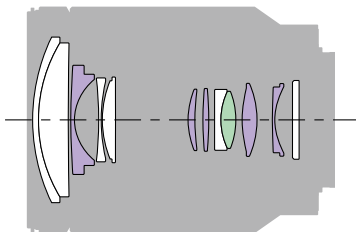

Standard zoom

Carl Zeiss Lens

E  
mount

Zoom

SEL2470Z

# Vario-Tessar T\* FE 24-70mm F4 ZA OSS

Aspherical lens ED glass

35mm-equivalent focal length (APS-C) **36-105 mm**

Max. magnification **0.2 x**

Min. Focus **0.4 m**

Filter diameter **67 mm**

Dimensions (Dia x L) **73 x 94.5 mm**